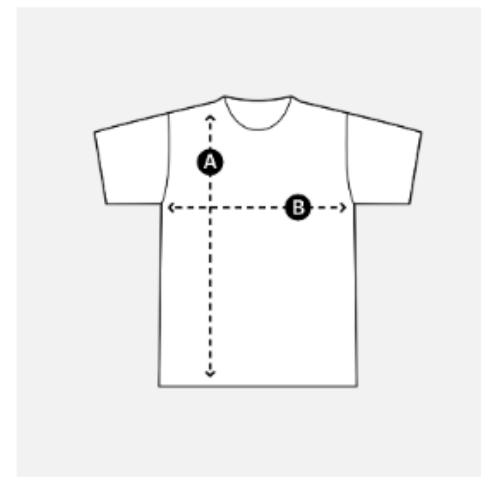

Selected color: Indigo Blue

Front

&  
Back

Measurements shown in the chart reflect the size of the garment, not the wearer.

**Length (A):** from high point on shoulder hem to bottom hem on the back.

**Width (B):** from side to side just below the sleeves (when placed flat).

Size	Length (A) in	Width (B) in
S	28in	18in
M	29in	20in
L	30in	22in
XL	31in	24in
2XL	32in	26in
3XL	33in	28in
4XL	34in	30in

*\*Prices may change at anytime | No Return or Refunds*