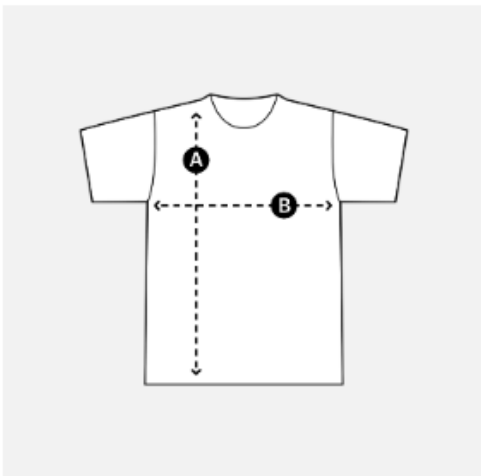

Note: This T-shirt runs small and tends to shrink after wash. Please consider to size up.

Measurements shown in chart reflect the size of the garment, not the wearer.

Length (A): from high point on shoulder hem to bottom hem on the back.

Width (B): from side to side 1 inch below the sleeves (when placed flat).

All garment measurements in inches

Size	S	M	L	XL	2XL
Length (A)	26	26.5	27	27.5	28
Width (B)	18	19	21	22	24

*Prices may change at anytime

Selected color: Indigo Blue

Front

&
Back

Measurements shown in the chart reflect the size of the garment, not the wearer.

Length (A): from high point on shoulder hem to bottom hem on the back.

Width (B): from side to side just below the sleeves (when placed flat).

Size	Length (A) in	Width (B) in
S	28in	18in
M	29in	20in
L	30in	22in
XL	31in	24in
2XL	32in	26in
3XL	33in	28in
4XL	34in	30in

*Prices may change at anytime

Don't See what you want, check out
www.vistaprint.com