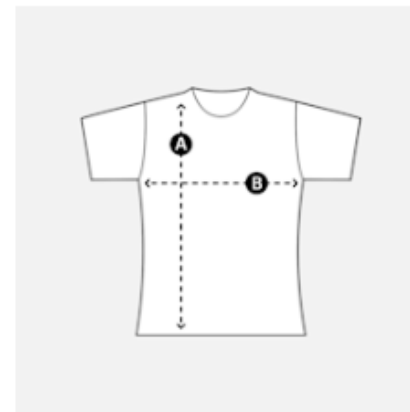

 **vistaprint.**
www.vistaprint.com

Apparel Catalog

District® Soft-Touch Women's T-shirt

\$25.84

White | Black | Red | Heather Charcoal | Navy | Deep Royal | Hot Pink

Selected color: Heather Charcoal

Size Chart

Note: This T-shirt runs small and tends to shrink after wash. Please consider to size up.

Measurements shown in chart reflect the size of the garment, not the wearer.

Length (A): from high point on shoulder hem to bottom hem on the back.

Width (B): from side to side 1 inch below the sleeves (when placed flat).

All garment measurements in inches

Size	S	M	L	XL	2XL
Length (A)	26	26.5	27	27.5	28
Width (B)	18	19	21	22	24

*Prices may change at anytime

Selected color: Indigo Blue

Front

&
Back

Measurements shown in the chart reflect the size of the garment, not the wearer.

Length (A): from high point on shoulder hem to bottom hem on the back.

Width (B): from side to side just below the sleeves (when placed flat).